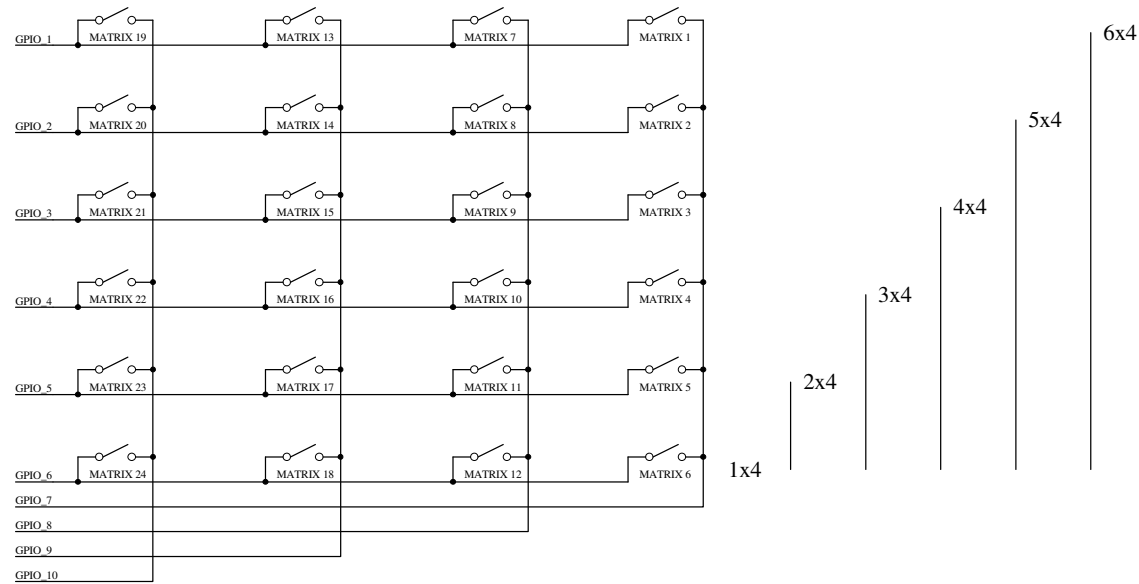

MATRIX mode table (Connector JP_MATRIX on ULTRA Carrier Boards)

1x4 mode: Button 1 - 4: MATRIX 6, MATRIX 12, MATRIX 18, MATRIX 24

2x4 mode: Button 1 - 8: MATRIX 5, MATRIX 6, MATRIX 11, MATRIX 12, MATRIX 17, MATRIX 18, MATRIX 23, MATRIX 24

3x4 mode: Button 1 - 12: MATRIX 4, MATRIX 5, MATRIX 6, MATRIX 10, MATRIX 11, MATRIX 12, MATRIX 16, MATRIX 17, MATRIX 18, MATRIX 22, MATRIX 23, MATRIX 24

4x4 mode: Button 1 - 16: MATRIX 3, MATRIX 4, MATRIX 5, MATRIX 6, MATRIX 9, MATRIX 10, MATRIX 11, MATRIX 12, MATRIX 15, MATRIX 16, MATRIX 17, MATRIX 18, MATRIX 21, MATRIX 22, MATRIX 23, MATRIX 24

5x4 mode: Button 1 - 20: MATRIX 2, MATRIX 3, MATRIX 4, MATRIX 5, MATRIX 6, MATRIX 8, MATRIX 9, MATRIX 10, MATRIX 11, MATRIX 12, MATRIX 14, MATRIX 15, MATRIX 16, MATRIX 17, MATRIX 18
MATRIX 20, MATRIX 21, MATRIX 22, MATRIX 23, MATRIX 24

6x4 mode: Button 1 - 24: MATRIX 1, MATRIX 2, MATRIX 3, MATRIX 4, MATRIX 5, MATRIX 6, MATRIX 7, MATRIX 8, MATRIX 9, MATRIX 10, MATRIX 11, MATRIX 12, MATRIX 13, MATRIX 14, MATRIX 15, MATRIX 16,
MATRIX 17, MATRIX 18, MATRIX 19, MATRIX 20, MATRIX 21, MATRIX 22, MATRIX 23, MATRIX 24